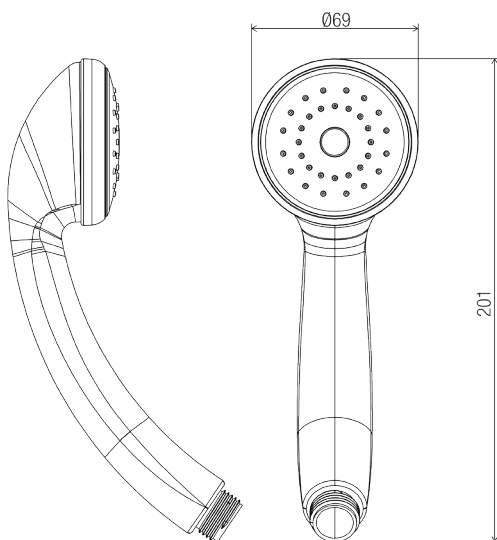

DIMENSIONS

INDICATIVE IMAGE

HOSFAB® HANDPIECE

Product Code - Finish

- HP 036 C – Chrome

Features

- ABS lightweight single function shower
- Full pattern spray
- Rub-clean spray diffuser
- Chrome plated finish

Compliance

- Watermark AS/NZS 3662 WMKT 21147
- 3 Star - 9 L/min as per WELS licence number 0046
- To achieve the WELS 3 Star rating, this product must be installed with a Con-Serv wall outlet component